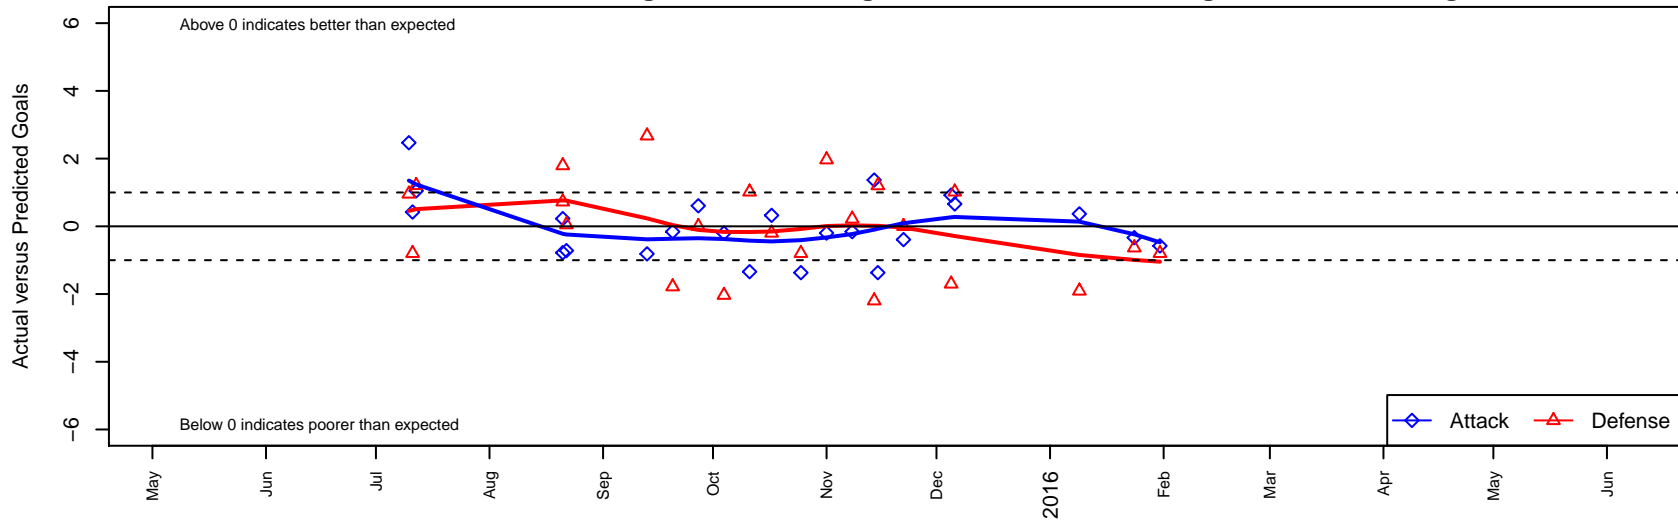

Crossfire Premier C B98

Crossfire Premier SC
 Redmond, WA
 B98 total strength=1331
 attack=7.3 defense=5.44
 fall league = RCL B98 Div 4
 notes= Hattrup 2012; Besagno 2013;
 Greiner 2014

alt names used:
 CROSSFIRE PREMIER B98 – C (WA)
 Crossfire Premier B98 C
 Crossfire Premier B98 C

Venues played:
 2015 Nike Crossfire Challenge Gold Group U17
 2015 REDAPT Cup Silver U19
 2015 RCL B98 Div 4
 2015 WYS Presidents Cup B98

Crossfire Premier C B98
 Dots are actual minus expected GF (blue circles) and GA (red triangles).
 Blue line is smoothed change in attack strength. Red is smoothed change in defense strength.

**attack and defense variance (black dot)
relative to other teams
and top 10 in region**

**attack and defense rating
relative to others at age
and all opponents in last 13 months**

Performance relative to 13 month average