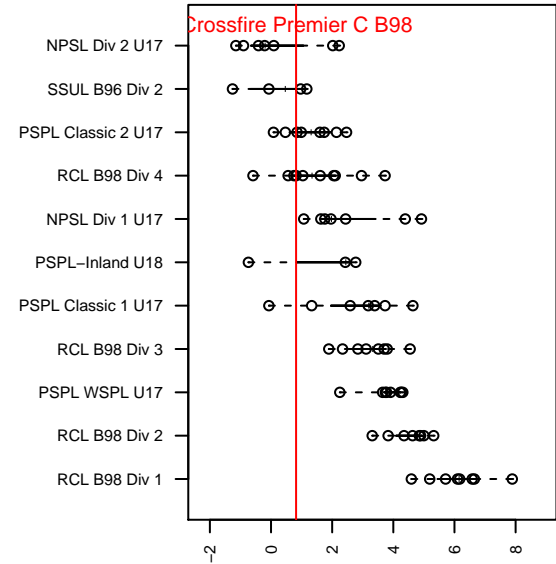

Crossfire Premier C B98

Crossfire Premier SC
 Redmond, WA
 B98 total strength=1331
 attack=7.3 defense=5.44
 fall league = RCL B98 Div 4
 notes= Hattrup 2012; Besagno 2013;
 Greiner 2014

alt names used:
 CROSSFIRE PREMIER B98 – C (WA)
 Crossfire Premier B98 C
 Crossfire Premier B98 C

Venues played:
 2015 Nike Crossfire Challenge Gold Group U17
 2015 REDAPT Cup Silver U19
 2015 RCL B98 Div 4
 2015 WYS Presidents Cup B98

Crossfire Premier C B98
 Dots are actual minus expected GF (blue circles) and GA (red triangles).
 Blue line is smoothed change in attack strength. Red is smoothed change in defense strength.

**attack and defense variance (black dot)
relative to other teams
and top 10 in region**

**attack and defense rating
relative to others at age
and all opponents in last 13 months**

Performance relative to 13 month average