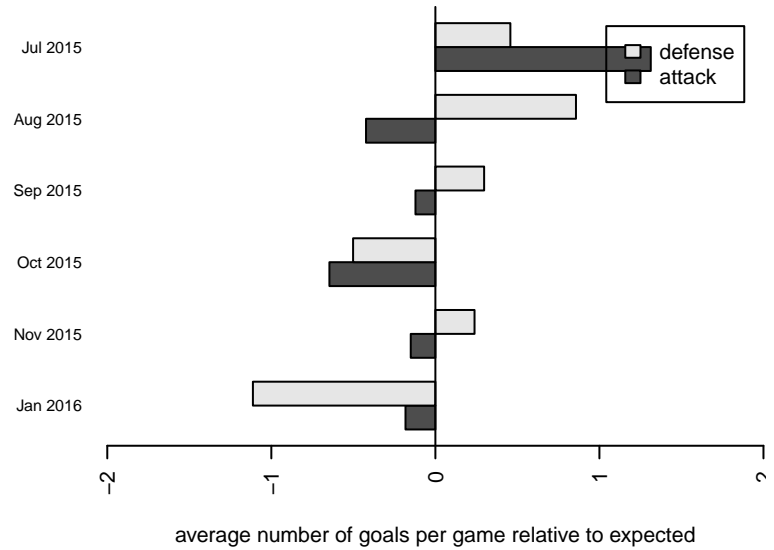

Performance relative to 13 month average