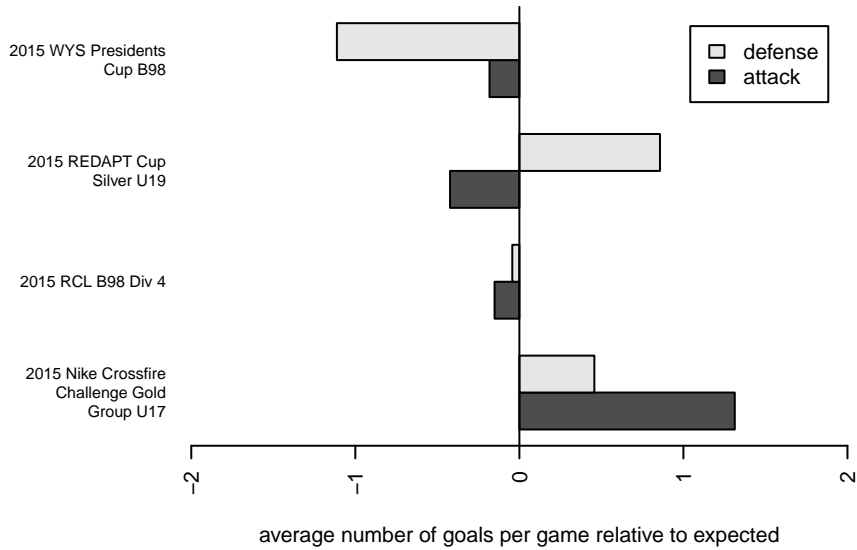

Crossfire Premier C B98

Crossfire Premier SC
 Redmond, WA
 B98 total strength=1331
 attack=7.3 defense=5.44
 fall league = RCL B98 Div 4
 notes= Hattrup 2012; Besagno 2013;
 Greiner 2014

alt names used:
 CROSSFIRE PREMIER B98 – C (WA)
 Crossfire Premier B98 C
 Crossfire Premier B98 C

Venues played:
 2015 Nike Crossfire Challenge Gold Group U17
 2015 REDAPT Cup Silver U19
 2015 RCL B98 Div 4
 2015 WYS Presidents Cup B98

Crossfire Premier C B98
 Dots are actual minus expected GF (blue circles) and GA (red triangles).
 Blue line is smoothed change in attack strength. Red is smoothed change in defense strength.

**attack and defense variance (black dot)
relative to other teams
and top 10 in region**

**attack and defense rating
relative to others at age
and all opponents in last 13 months**

Performance relative to 13 month average